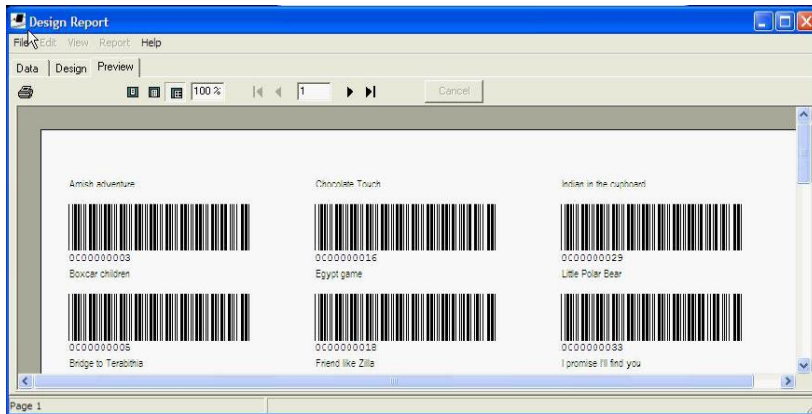

Simple ways to print and display

# LIBRARYSOFT

Easy to run Reports

The pulldown select allows you to choose the order a range of values to print from.

You can choose to create a PDF file, a word file or just sent it to the screen and printer.

Print your own barcodes

Print barcodes by selecting an order and range.

Print labels, Shelf-List cards

Change the design and layout to best suit your library.

*"The catalog module by ITSELF... is well worth the investment..."*