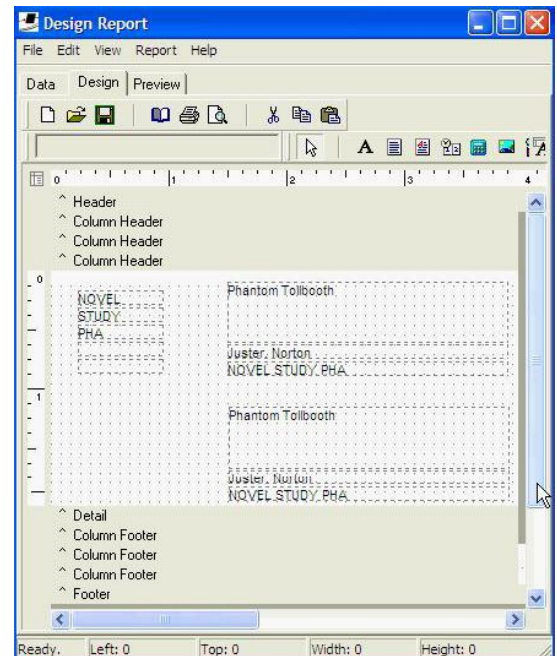

# LIBRARYSOFT

Easy to run Reports

The pulldown select allows you to choose the order a range of values to print from.

You can choose to create a PDF file, a word file or just sent it to the screen and printer.

Print your own barcodes

Print barcodes by selecting an order and range.

Print labels, Shelf-List cards

Change the design and layout to best suit your library.

*"The catalog module by ITSELF... is well worth the investment..."*