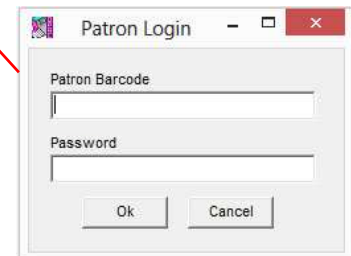

# THE OPAC MODULE... tools to search and explore

OPAC Regular Search Screen

The Map Editor lets you attach your call numbers to a location. A flashing red light will show patrons where that item is located in the library.

Barcode and password is required for a patron to access their own records, place holds, renewals.

OPAC Pictorial Search Screen

OPAC Visual Tree Search Screen

Let your patrons search your library as never before!